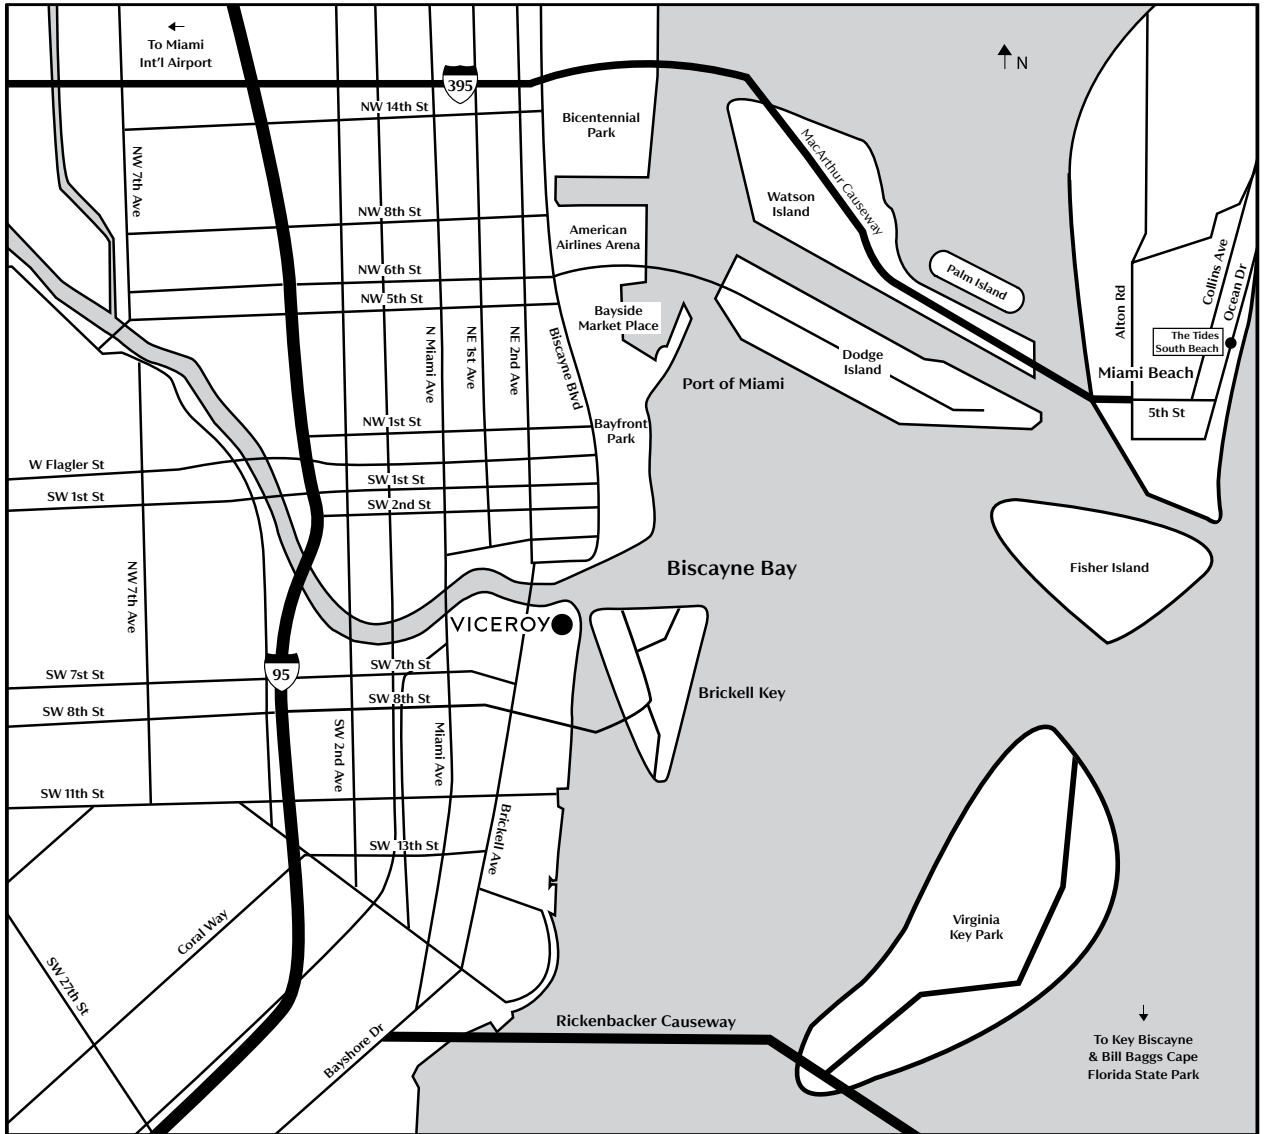

VICEROY MIAMI
Hotels Resorts Residences